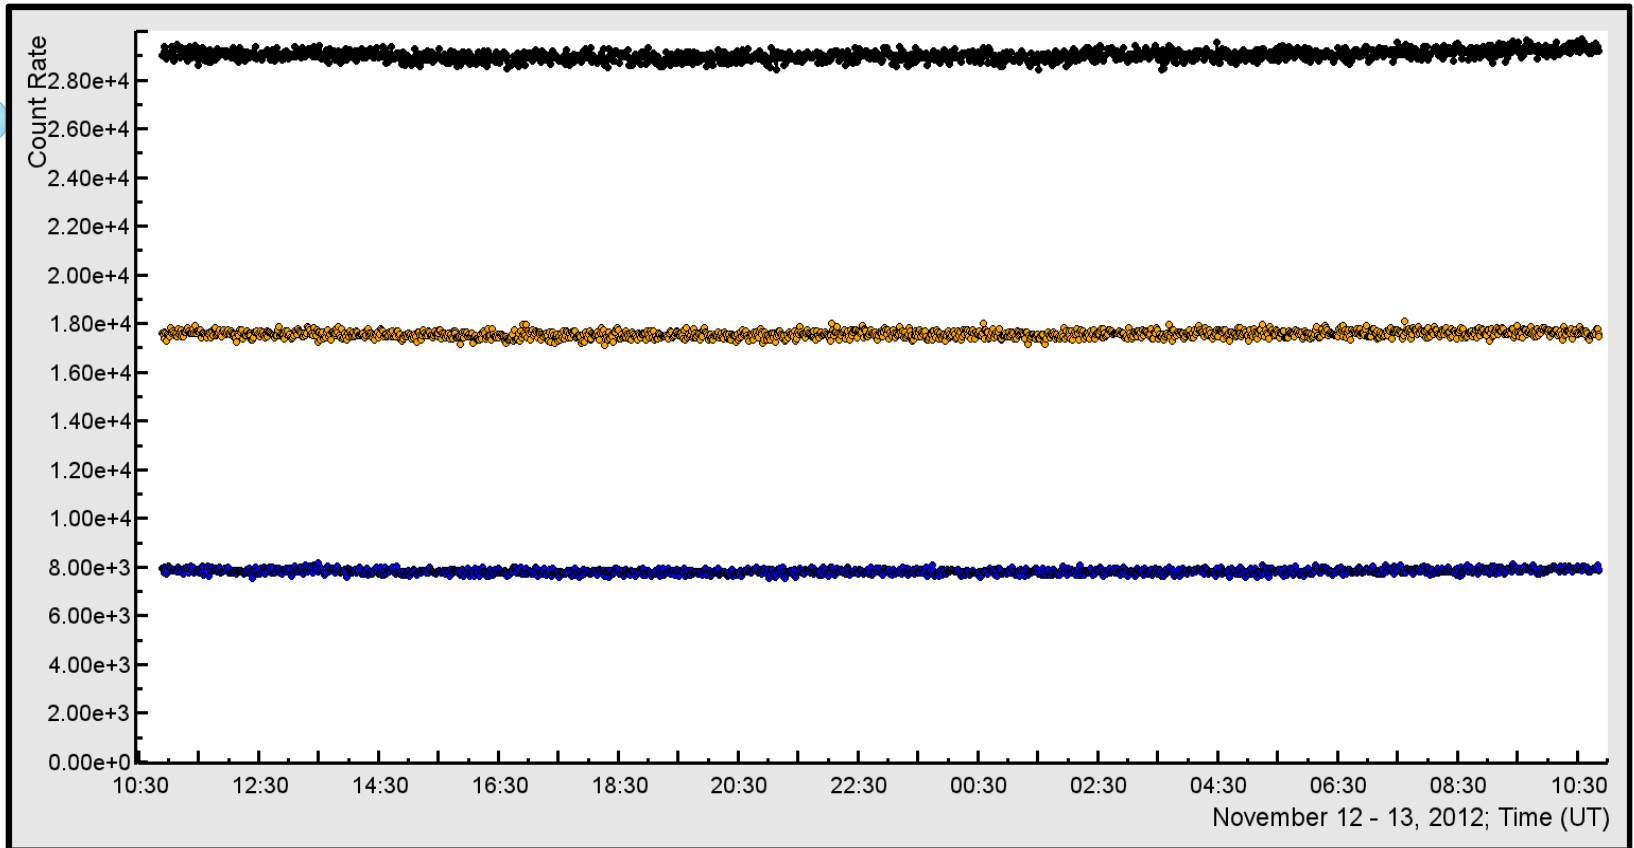

SEVAN ARAGATS

	CHANNEL 1	CHANNEL 2	CHANNEL 3
AVERAGE	29015	7828	17571
STANDARD DEVIATION	197.46	97.53	136.72
RELATIVE ERROR	0.68%	1.25%	0.78%
COUNT RATE IN SECOND	484	130	293

SEVAN JNU

	Channel 1	Channel 2	Channel 3
AVERAGE	7873	1876	6041
STANDARD DEVIATION	109.09	45.14	78.03
RELATIVE ERROR	1.39%	2.41%	1.29%
COUNT RATE IN SECOND	131	31	101

SEVAN MOUSSALA

	CHANNEL 1	CHANNEL 2	CHANNEL 3
AVERAGE	25856	5960	16463
STANDARD DEVIATION	186.08	78.67	129.99
RELATIVE ERROR	0.72%	1.32%	0.79%
COUNT RATE IN SECOND	431	99	274

SEVAN NOR-AMBERD

	CHANNEL 1	CHANNEL 2	CHANNEL 3
AVERAGE	10799	1613	7581
STANDARD DEVIATION	126.99	57.26	96.22
RELATIVE ERROR	1.18%	3.55%	1.27%
COUNT RATE IN SECOND	180	27	126

SEVAN YEREVAN

	CHANNEL 1	CHANNEL 2	CHANNEL 3
AVERAGE	14540	3426	10928
STANDARD DEVIATION	123.80	59.83	101.63
RELATIVE ERROR	0.85%	1.75%	0.93%
COUNT RATE IN SECOND	242	57	182

SEVAN ZAGREB

	CHANNEL 1	CHANNEL 2	CHANNEL 3
AVERAGE	9346	2787	5468
STANDARD DEVIATION	102.51	56.78	78.22
RELATIVE ERROR	1.10%	2.04%	1.43%
COUNT RATE IN SECOND	156	46	91

SEVAN SLOVAKIA

	CHANNEL 1	CHANNEL 2	CHANNEL 3
AVERAGE	-	3173	-
STANDARD DEVIATION	-	60.15	-
RELATIVE ERROR	-	1.90%	-
COUNT RATE IN SECOND	-	52	-