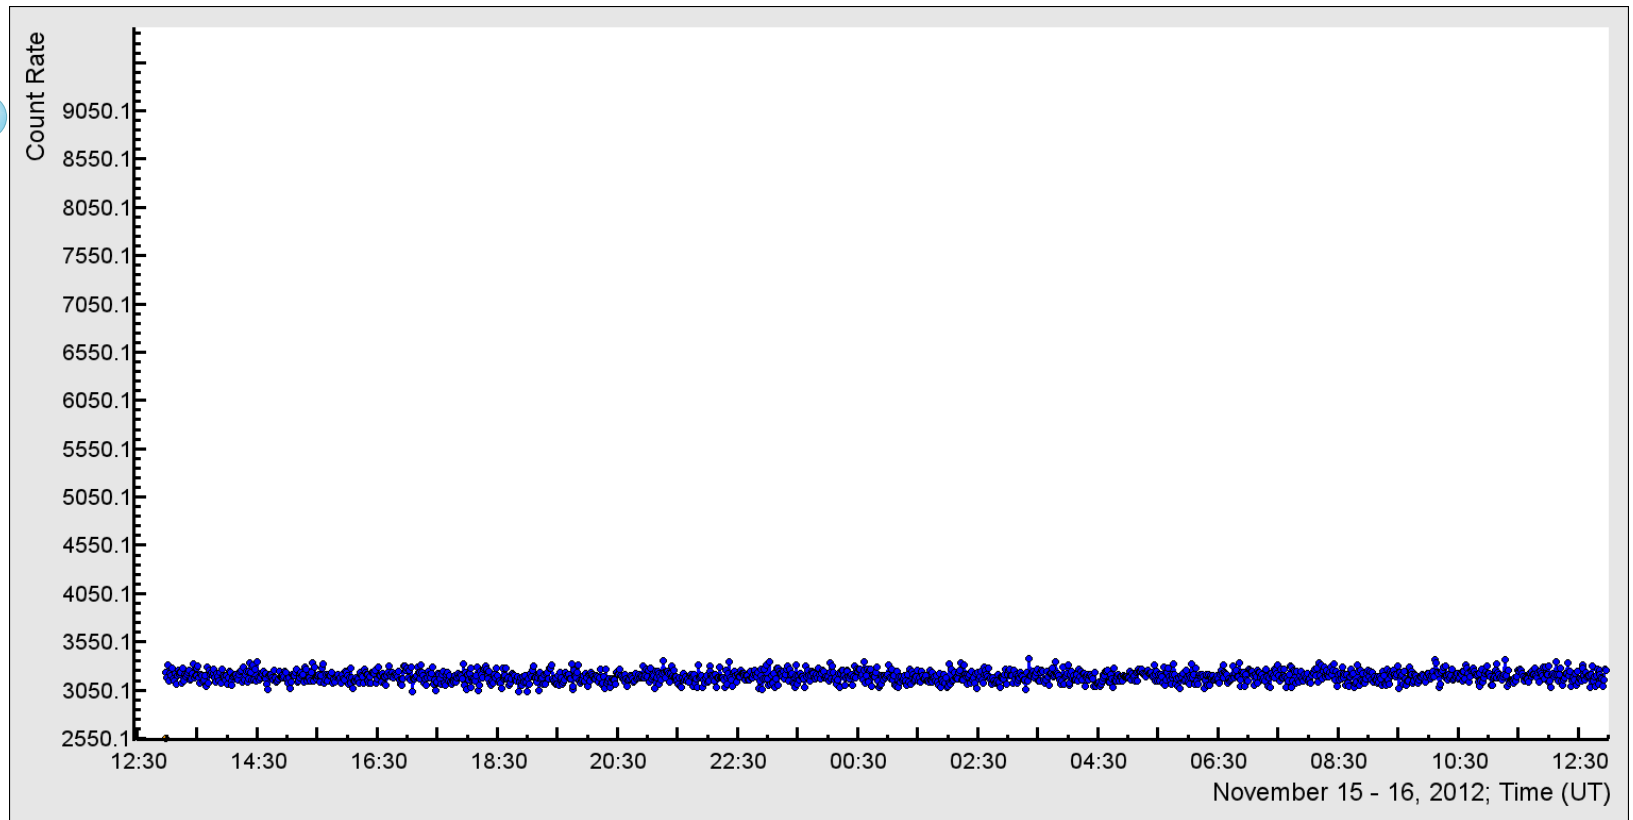

SEVAN MOUSSALA

	CHANNEL 1	CHANNEL 2	CHANNEL 3
AVERAGE	25856	5960	16463
STANDARD DEVIATION	186.08	78.67	129.99
RELATIVE ERROR	0.72%	1.32%	0.79%
COUNT RATE IN SECOND	431	99	274

SEVAN NOR-AMBERD

	CHANNEL 1	CHANNEL 2	CHANNEL 3
AVERAGE	10799	1613	7581
STANDARD DEVIATION	126.99	57.26	96.22
RELATIVE ERROR	1.18%	3.55%	1.27%
COUNT RATE IN SECOND	180	27	126

SEVAN YEREVAN

	CHANNEL 1	CHANNEL 2	CHANNEL 3
AVERAGE	14540	3426	10928
STANDARD DEVIATION	123.80	59.83	101.63
RELATIVE ERROR	0.85%	1.75%	0.93%
COUNT RATE IN SECOND	242	57	182

SEVAN ZAGREB

	CHANNEL 1	CHANNEL 2	CHANNEL 3
AVERAGE	9346	2787	5468
STANDARD DEVIATION	102.51	56.78	78.22
RELATIVE ERROR	1.10%	2.04%	1.43%
COUNT RATE IN SECOND	156	46	91

SEVAN SLOVAKIA

	CHANNEL 1	CHANNEL 2	CHANNEL 3
AVERAGE	-	3173	-
STANDARD DEVIATION	-	60.15	-
RELATIVE ERROR	-	1.90%	-
COUNT RATE IN SECOND	-	52	-