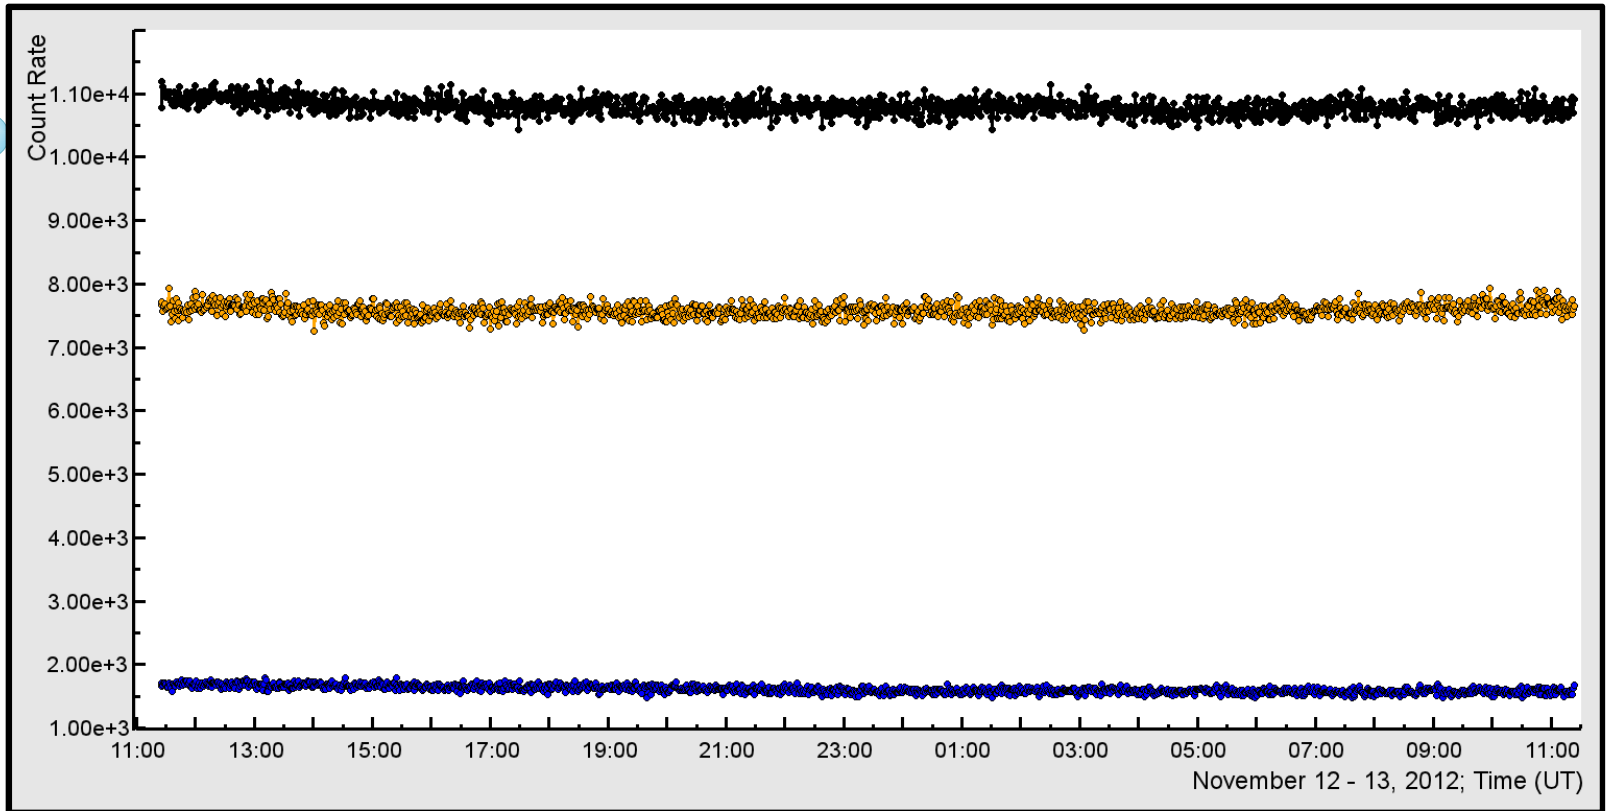

SEVAN ARAGATS

	CHANNEL 1	CHANNEL 2	CHANNEL 3
AVERAGE	29015	7828	17571
STANDARD DEVIATION	197.46	97.53	136.72
RELATIVE ERROR	0.68%	1.25%	0.78%
COUNT RATE IN SECOND	484	130	293

SEVAN JNU

	Channel 1	Channel 2	Channel 3
AVERAGE	7873	1876	6041
STANDARD DEVIATION	109.09	45.14	78.03
RELATIVE ERROR	1.39%	2.41%	1.29%
COUNT RATE IN SECOND	131	31	101

SEVAN MOUSSALA

	CHANNEL 1	CHANNEL 2	CHANNEL 3
AVERAGE	25856	5960	16463
STANDARD DEVIATION	186.08	78.67	129.99
RELATIVE ERROR	0.72%	1.32%	0.79%
COUNT RATE IN SECOND	431	99	274

SEVAN NOR-AMBERD

	CHANNEL 1	CHANNEL 2	CHANNEL 3
AVERAGE	10799	1613	7581
STANDARD DEVIATION	126.99	57.26	96.22
RELATIVE ERROR	1.18%	3.55%	1.27%
COUNT RATE IN SECOND	180	27	126

SEVAN SLOVAKIA

	CHANNEL 1	CHANNEL 2	CHANNEL 3
AVERAGE	-	3173	-
STANDARD DEVIATION	-	60.15	-
RELATIVE ERROR	-	1.90%	-
COUNT RATE IN SECOND	-	52	-