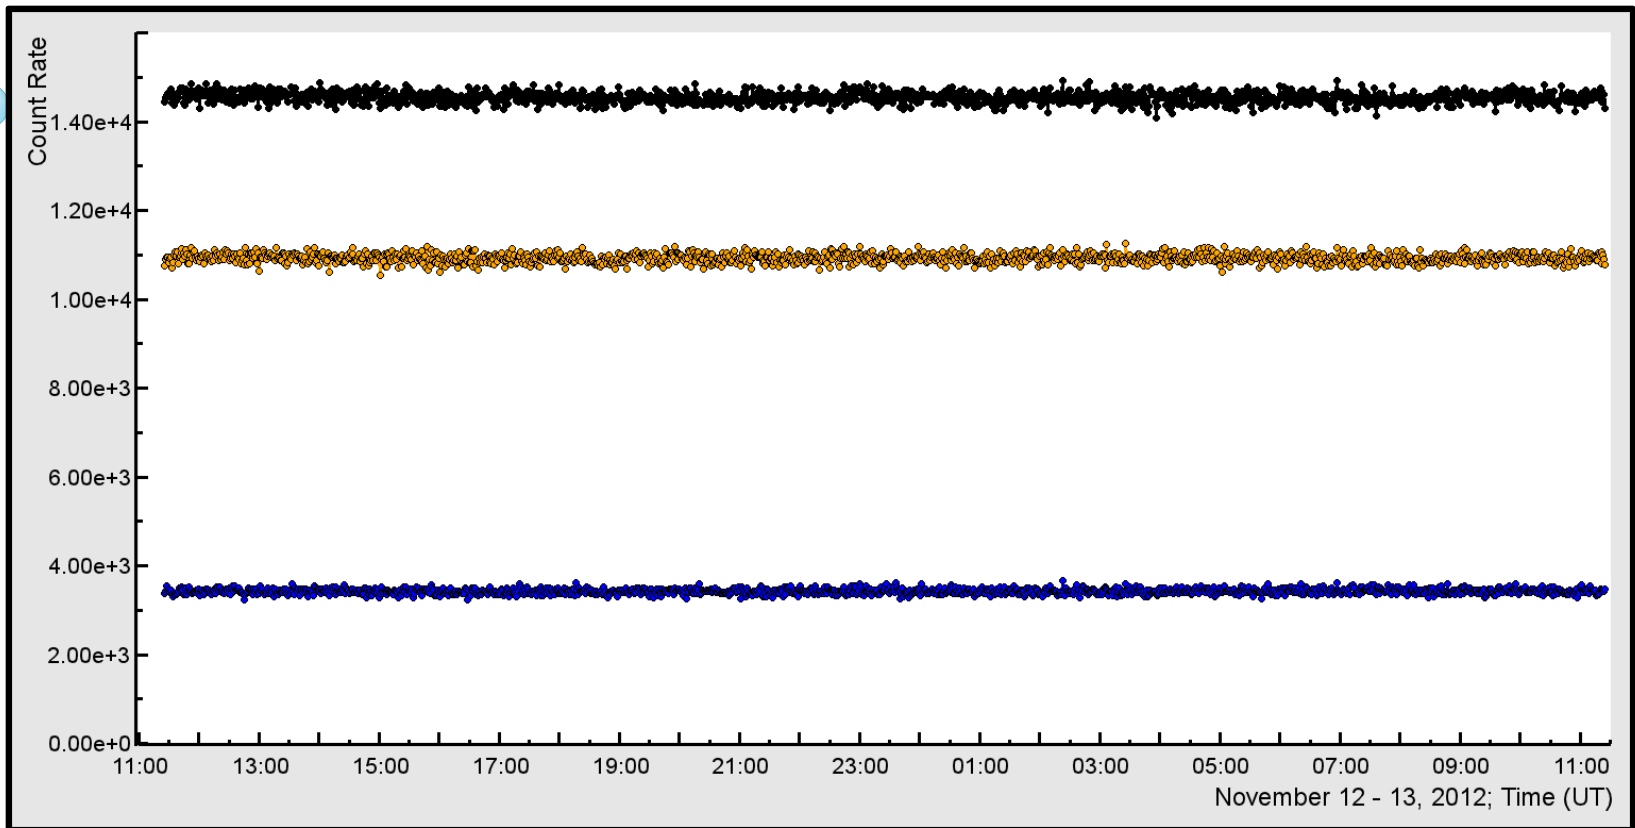

SEVAN MOUSSALA

	CHANNEL 1	CHANNEL 2	CHANNEL 3
AVERAGE	25856	5960	16463
STANDARD DEVIATION	186.08	78.67	129.99
RELATIVE ERROR	0.72%	1.32%	0.79%
COUNT RATE IN SECOND	431	99	274

SEVAN NOR-AMBERD

	CHANNEL 1	CHANNEL 2	CHANNEL 3
AVERAGE	10799	1613	7581
STANDARD DEVIATION	126.99	57.26	96.22
RELATIVE ERROR	1.18%	3.55%	1.27%
COUNT RATE IN SECOND	180	27	126

SEVAN YEREVAN

	CHANNEL 1	CHANNEL 2	CHANNEL 3
AVERAGE	14540	3426	10928
STANDARD DEVIATION	123.80	59.83	101.63
RELATIVE ERROR	0.85%	1.75%	0.93%
COUNT RATE IN SECOND	242	57	182

SEVAN ZAGREB

	CHANNEL 1	CHANNEL 2	CHANNEL 3
AVERAGE	9346	2787	5468
STANDARD DEVIATION	102.51	56.78	78.22
RELATIVE ERROR	1.10%	2.04%	1.43%
COUNT RATE IN SECOND	156	46	91

SEVAN SLOVAKIA

	CHANNEL 1	CHANNEL 2	CHANNEL 3
AVERAGE	-	3173	-
STANDARD DEVIATION	-	60.15	-
RELATIVE ERROR	-	1.90%	-
COUNT RATE IN SECOND	-	52	-