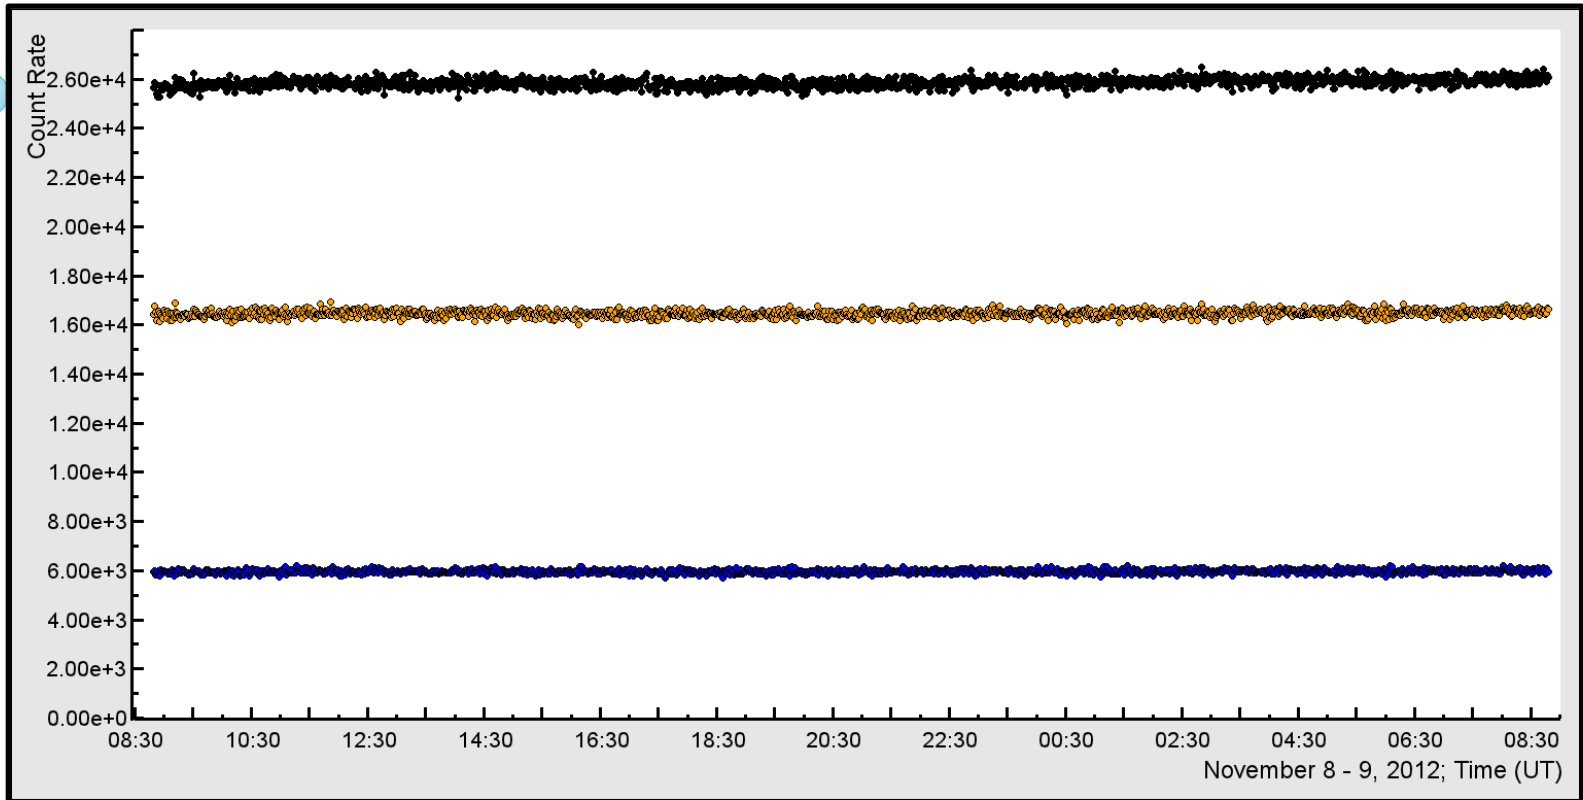

SEVAN ARAGATS

	CHANNEL 1	CHANNEL 2	CHANNEL 3
AVERAGE	29015	7828	17571
STANDARD DEVIATION	197.46	97.53	136.72
RELATIVE ERROR	0.68%	1.25%	0.78%
COUNT RATE IN SECOND	484	130	293

SEVAN JNU

	Channel 1	Channel 2	Channel 3
AVERAGE	7873	1876	6041
STANDARD DEVIATION	109.09	45.14	78.03
RELATIVE ERROR	1.39%	2.41%	1.29%
COUNT RATE IN SECOND	131	31	101

SEVAN MOUSSALA

	CHANNEL 1	CHANNEL 2	CHANNEL 3
AVERAGE	25856	5960	16463
STANDARD DEVIATION	186.08	78.67	129.99
RELATIVE ERROR	0.72%	1.32%	0.79%
COUNT RATE IN SECOND	431	99	274

SEVAN NOR-AMBERD

	CHANNEL 1	CHANNEL 2	CHANNEL 3
AVERAGE	10799	1613	7581
STANDARD DEVIATION	126.99	57.26	96.22
RELATIVE ERROR	1.18%	3.55%	1.27%
COUNT RATE IN SECOND	180	27	126

SEVAN SLOVAKIA

	CHANNEL 1	CHANNEL 2	CHANNEL 3
AVERAGE	-	3173	-
STANDARD DEVIATION	-	60.15	-
RELATIVE ERROR	-	1.90%	-
COUNT RATE IN SECOND	-	52	-