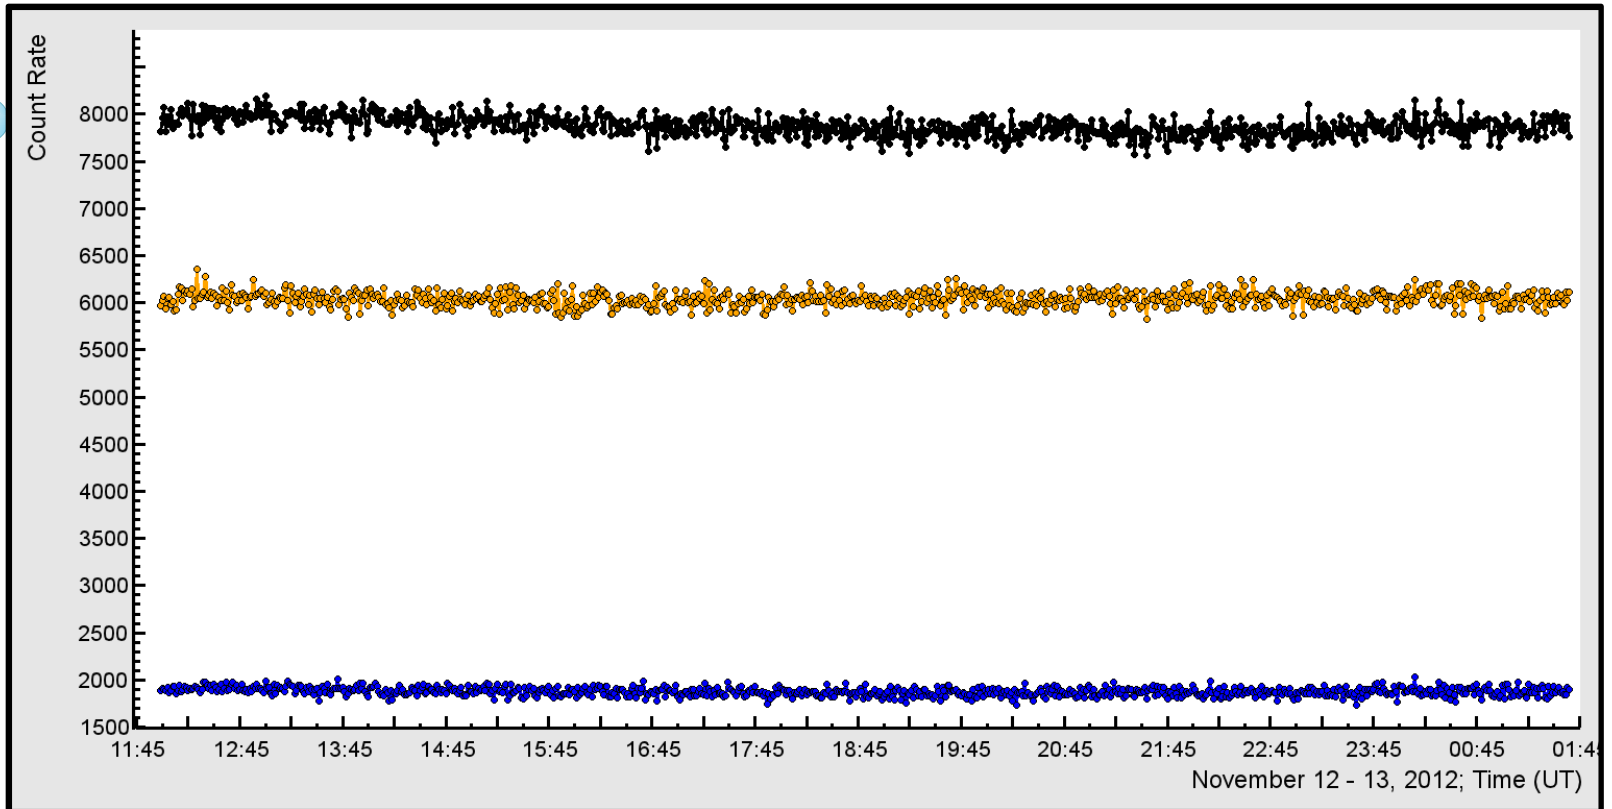

SEVAN ARAGATS

	CHANNEL 1	CHANNEL 2	CHANNEL 3
AVERAGE	29015	7828	17571
STANDARD DEVIATION	197.46	97.53	136.72
RELATIVE ERROR	0.68%	1.25%	0.78%
COUNT RATE IN SECOND	484	130	293

SEVAN JNU

	Channel 1	Channel 2	Channel 3
AVERAGE	7873	1876	6041
STANDARD DEVIATION	109.09	45.14	78.03
RELATIVE ERROR	1.39%	2.41%	1.29%
COUNT RATE IN SECOND	131	31	101

SEVAN MOUSSALA

	CHANNEL 1	CHANNEL 2	CHANNEL 3
AVERAGE	25856	5960	16463
STANDARD DEVIATION	186.08	78.67	129.99
RELATIVE ERROR	0.72%	1.32%	0.79%
COUNT RATE IN SECOND	431	99	274

SEVAN NOR-AMBERD

	CHANNEL 1	CHANNEL 2	CHANNEL 3
AVERAGE	10799	1613	7581
STANDARD DEVIATION	126.99	57.26	96.22
RELATIVE ERROR	1.18%	3.55%	1.27%
COUNT RATE IN SECOND	180	27	126

SEVAN YEREVAN

	CHANNEL 1	CHANNEL 2	CHANNEL 3
AVERAGE	14540	3426	10928
STANDARD DEVIATION	123.80	59.83	101.63
RELATIVE ERROR	0.85%	1.75%	0.93%
COUNT RATE IN SECOND	242	57	182

SEVAN ZAGREB

	CHANNEL 1	CHANNEL 2	CHANNEL 3
AVERAGE	9346	2787	5468
STANDARD DEVIATION	102.51	56.78	78.22
RELATIVE ERROR	1.10%	2.04%	1.43%
COUNT RATE IN SECOND	156	46	91

SEVAN SLOVAKIA

	CHANNEL 1	CHANNEL 2	CHANNEL 3
AVERAGE	-	3173	-
STANDARD DEVIATION	-	60.15	-
RELATIVE ERROR	-	1.90%	-
COUNT RATE IN SECOND	-	52	-