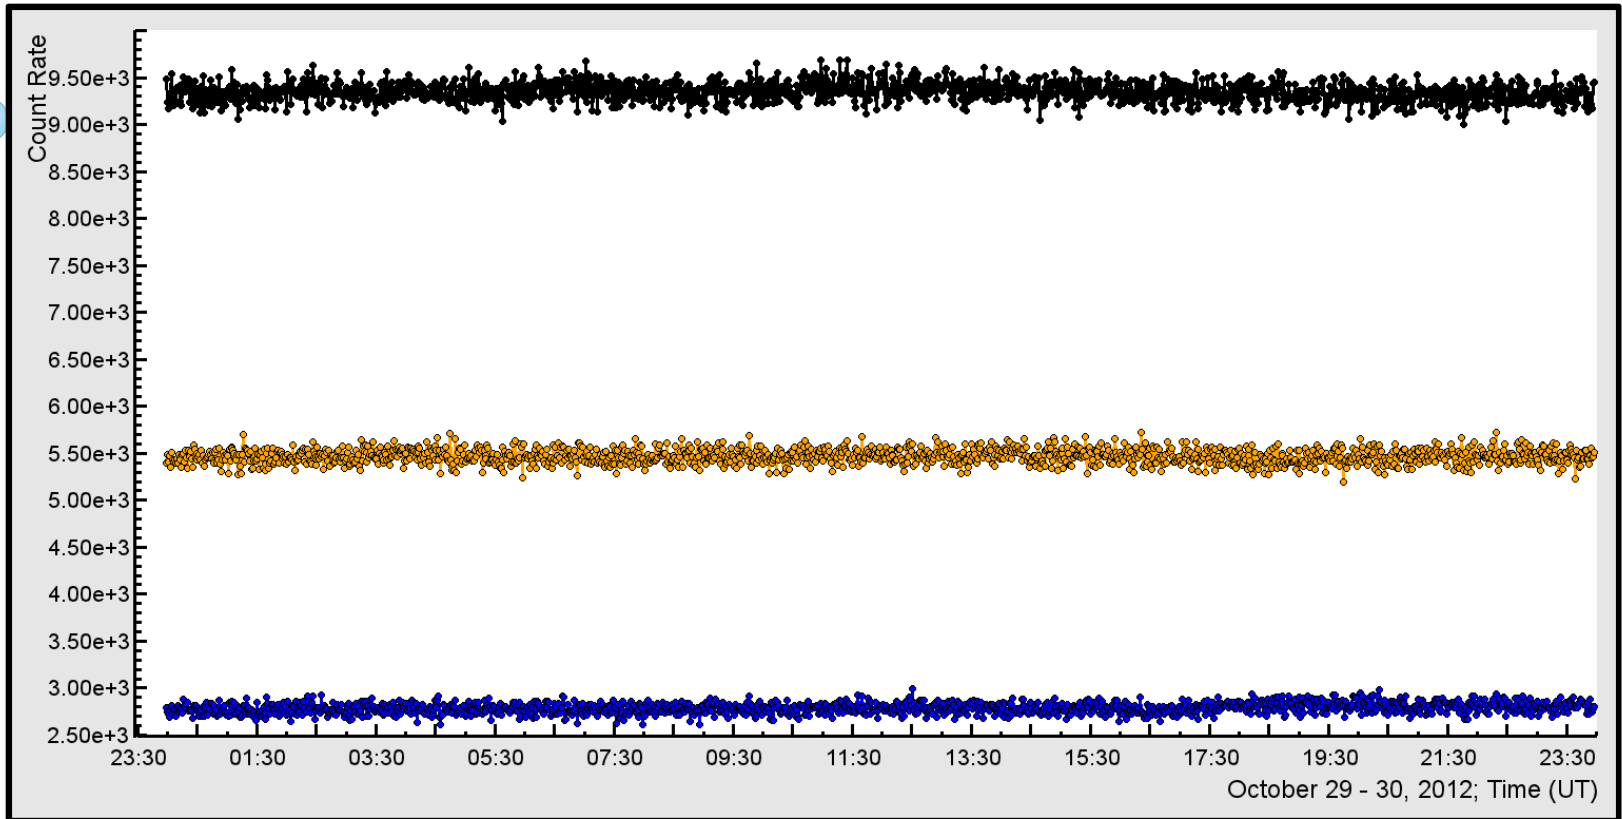

SEVAN MOUSSALA

	CHANNEL 1	CHANNEL 2	CHANNEL 3
AVERAGE	25856	5960	16463
STANDARD DEVIATION	186.08	78.67	129.99
RELATIVE ERROR	0.72%	1.32%	0.79%
COUNT RATE IN SECOND	431	99	274

SEVAN NOR-AMBERD

	CHANNEL 1	CHANNEL 2	CHANNEL 3
AVERAGE	10799	1613	7581
STANDARD DEVIATION	126.99	57.26	96.22
RELATIVE ERROR	1.18%	3.55%	1.27%
COUNT RATE IN SECOND	180	27	126

SEVAN YEREVAN

	CHANNEL 1	CHANNEL 2	CHANNEL 3
AVERAGE	14540	3426	10928
STANDARD DEVIATION	123.80	59.83	101.63
RELATIVE ERROR	0.85%	1.75%	0.93%
COUNT RATE IN SECOND	242	57	182

SEVAN ZAGREB

	CHANNEL 1	CHANNEL 2	CHANNEL 3
AVERAGE	9346	2787	5468
STANDARD DEVIATION	102.51	56.78	78.22
RELATIVE ERROR	1.10%	2.04%	1.43%
COUNT RATE IN SECOND	156	46	91

SEVAN SLOVAKIA

	CHANNEL 1	CHANNEL 2	CHANNEL 3
AVERAGE	-	3173	-
STANDARD DEVIATION	-	60.15	-
RELATIVE ERROR	-	1.90%	-
COUNT RATE IN SECOND	-	52	-